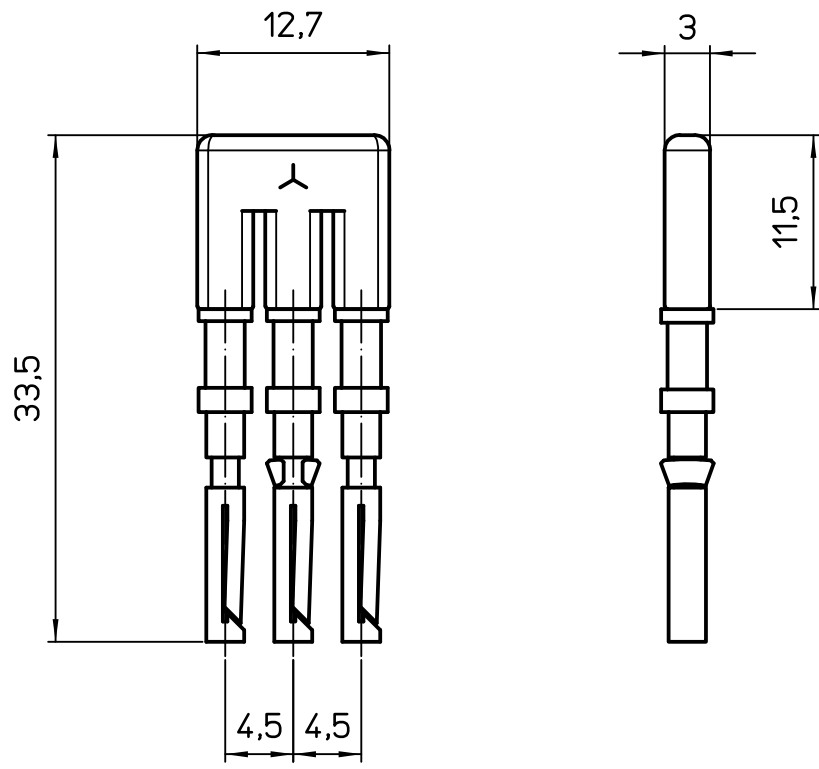

Diritti riservati All rights reserved

Date 18/07/07
Sign. T.Tedeschi

CR BST
star connection bridge

Scale
2:1